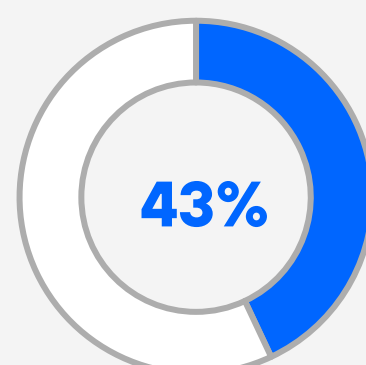

64% of employees don't have the energy to do their job

57% of employees' time is spent communicating

43% of employees' time is spent creating

AI-powered tools represent an enormous opportunity

64%

64% of people **struggled with finding time and energy** to get their work done.