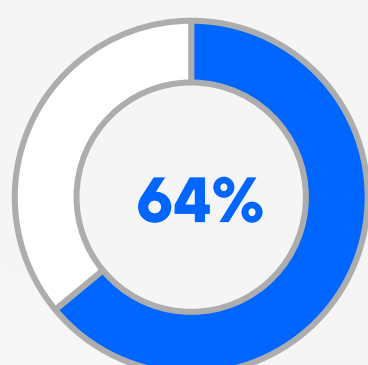

64% of employees don't have the energy to do their job

57% of employees' time is spent communicating

43% of employees' time is spent creating

AI-powered tools represent an enormous opportunity

64%

64% of people **struggled with finding time and energy** to get their work done.